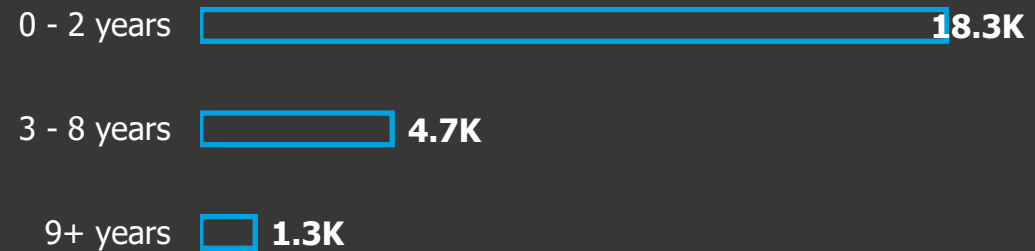

Snapshot of Available Candidates China

Graduate
Management
Admission
Council™

Grad Select

Date range:
04/21/20 to 04/21/22

Candidates

Years of Experience

Desired Teaching Format

Gender