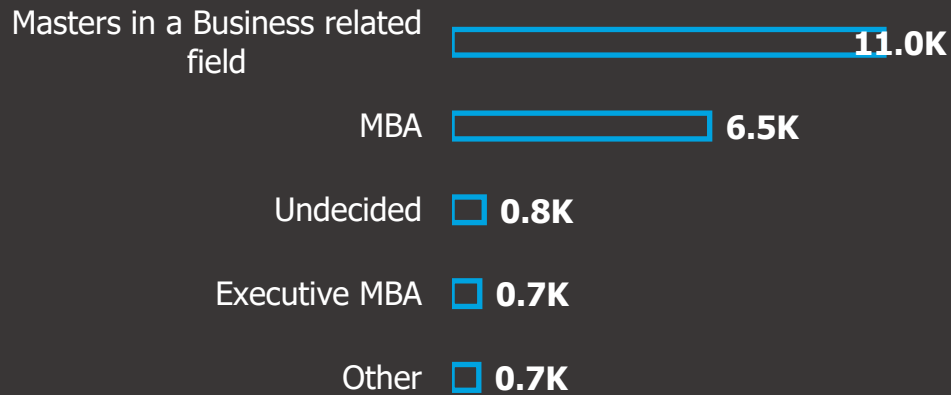

Snapshot of Available Candidates

China

Date range:
04/21/20 to 04/21/22

Program Type