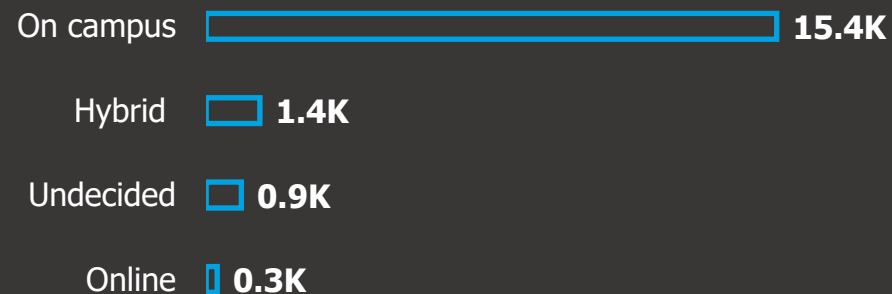

Snapshot of Available Candidates China

Graduate
Management
Admission
Council™

Grad Select

Date range:
04/21/20 to 04/21/22

Candidates

Years of Experience

Desired Teaching Format

Gender