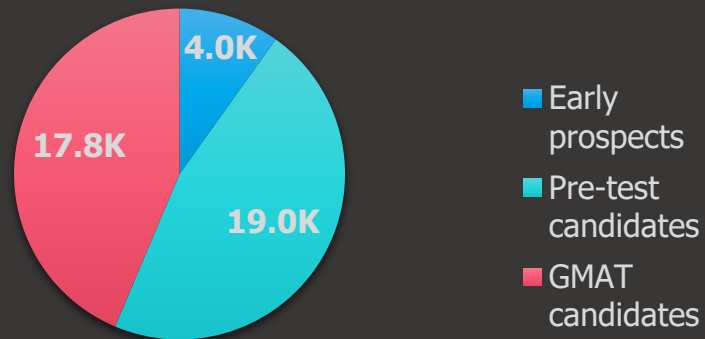

Snapshot of Available Candidates China

Graduate
Management
Admission
Council™

Grad Select

Date range:
04/21/20 to 04/21/22

Candidates

Years of Experience

Desired Teaching Format

Gender

Graduate
Management
Admission
Council™

Snapshot of Available Candidates

China

Date range:
04/21/20 to 04/21/22

Program Type

Candidate Percentiles	GMAT Total Score
80 th Percentile	670
60 th Percentile	620
40 th Percentile	580
20 th Percentile	520