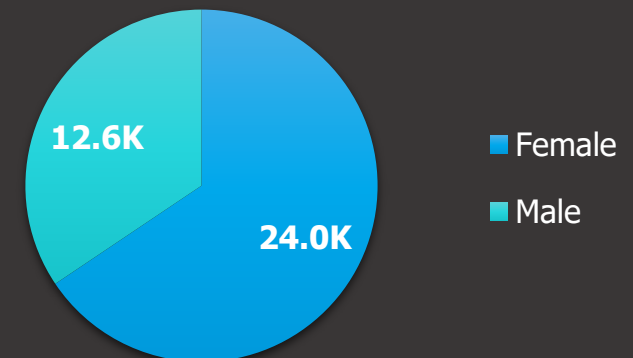

Graduate
Management
Admission
Council™

Snapshot of Available Candidates

China

Date range:
04/21/20 to 04/21/22

Program Type

Candidate Percentiles	GMAT Total Score
80 th Percentile	670
60 th Percentile	620
40 th Percentile	580
20 th Percentile	520