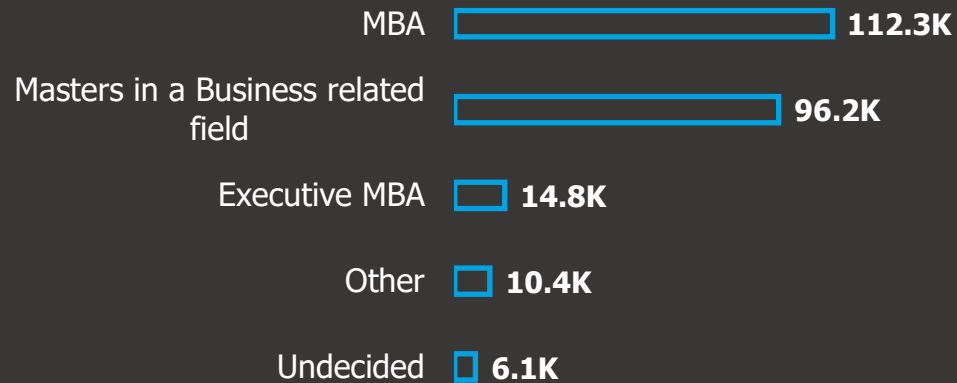

Gender

Graduate
Management
Admission
Council™

Snapshot of Available Candidates

Global

Date range :
04/16/20 to 04/17/22

Program Type

Candidate Percentiles	GMAT Total Score
80 th Percentile	670
60 th Percentile	620
40 th Percentile	560
20 th Percentile	480