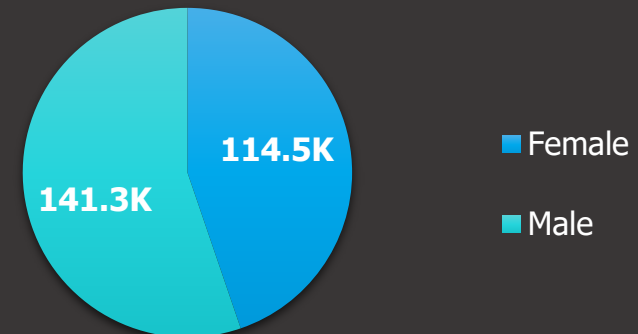

Gender

Graduate
Management
Admission
Council™

Snapshot of Available Candidates

Global

Date range :
04/16/20 to 04/17/22

Program Type

Candidate Percentiles	GMAT Total Score
80 th Percentile	670
60 th Percentile	620
40 th Percentile	560
20 th Percentile	480