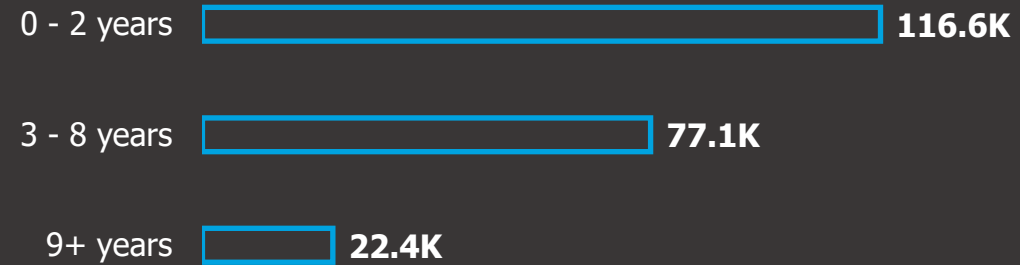

Snapshot of Available Candidates

Global

Graduate
Management
Admission
Council™

Grad Select

Date range :
04/16/20 to 04/17/22

Candidates

Years of Experience

Desired Teaching Format

Gender

Graduate
Management
Admission
Council™

Snapshot of Available Candidates

Global

Date range :
04/16/20 to 04/17/22

Program Type

Candidate Percentiles	GMAT Total Score
80 th Percentile	670
60 th Percentile	620
40 th Percentile	560
20 th Percentile	480