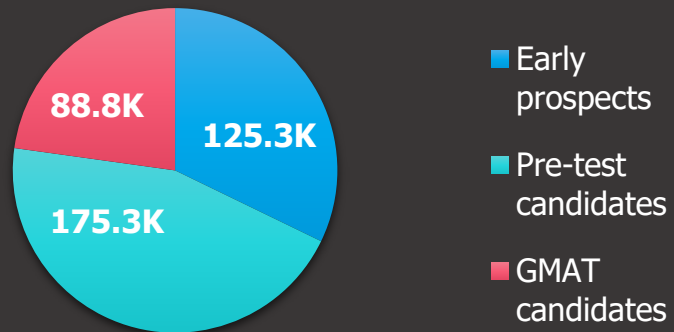

Snapshot of Available Candidates

Global

Graduate
Management
Admission
Council™

Grad Select

Date range :
04/16/20 to 04/17/22

Candidates

Years of Experience

Desired Teaching Format

Gender

Graduate
Management
Admission
Council™

Snapshot of Available Candidates

Global

Date range :
04/16/20 to 04/17/22

Program Type

Candidate Percentiles	GMAT Total Score
80 th Percentile	670
60 th Percentile	620
40 th Percentile	560
20 th Percentile	480