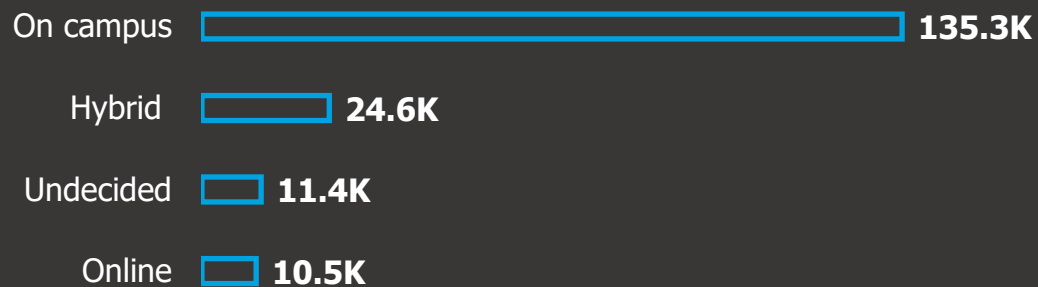

Gender

Graduate
Management
Admission
Council™

Snapshot of Available Candidates

Global

Date range :
04/16/20 to 04/17/22

Program Type

Candidate Percentiles	GMAT Total Score
80 th Percentile	670
60 th Percentile	620
40 th Percentile	560
20 th Percentile	480